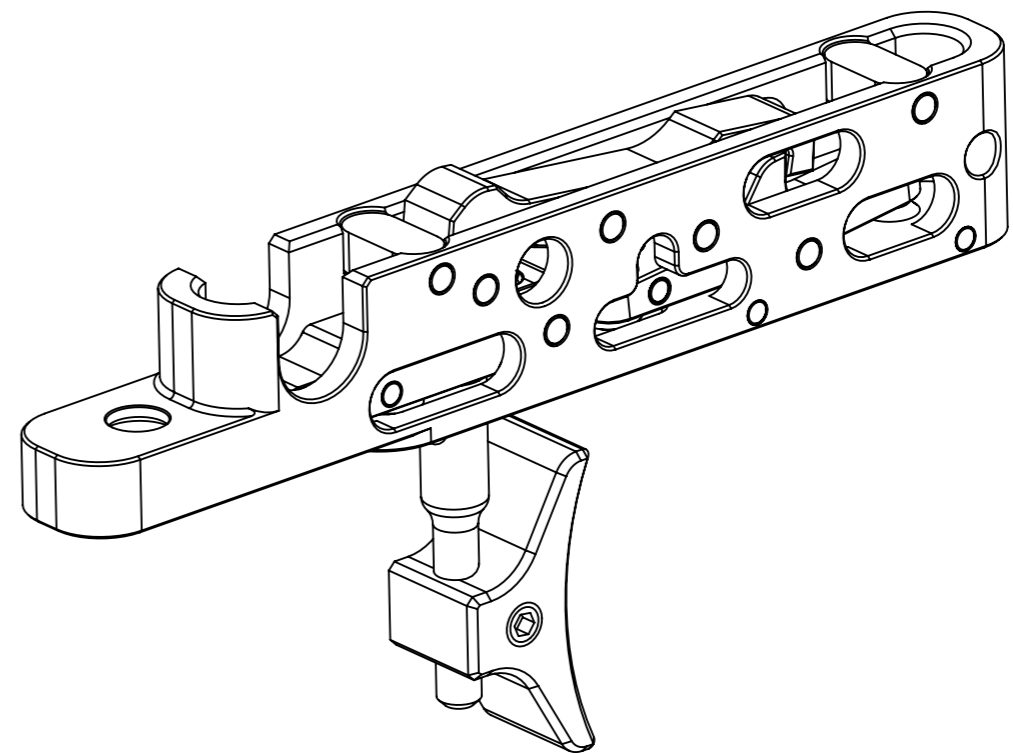

Part Number	Description	Item code	Quantity
1	Trigger mechanism body	EPV_03S_01D	1
2	Hammer arrest	EPV_03S_02D	1
3	Trigger part 1	EPV_03S_03D	1
4	Trigger part 2	EPV_03S_04D	1
5	Spring holder	03S_11D	2
6	Trigger blade	03S_07D	1
7	Trigger rod	03S_10D	1
8	Metal pin 2X10m6	858623	7
9	Flat set screw M4X4	832026	3
10	Flat set screw M3X3	832014	1
11	Spring 0,4x3,4X8,5x9	PRUTLACNA08	2
12	Plastic pin 1,7X5		2
13	Plastic pin 1,7X10		2
14	Set screw with pin M4X5	833018	1
15	Spring 0,4x3x6,2x6,25	PRUTLACNA019	1

**EPIC**

Trigger mechanism