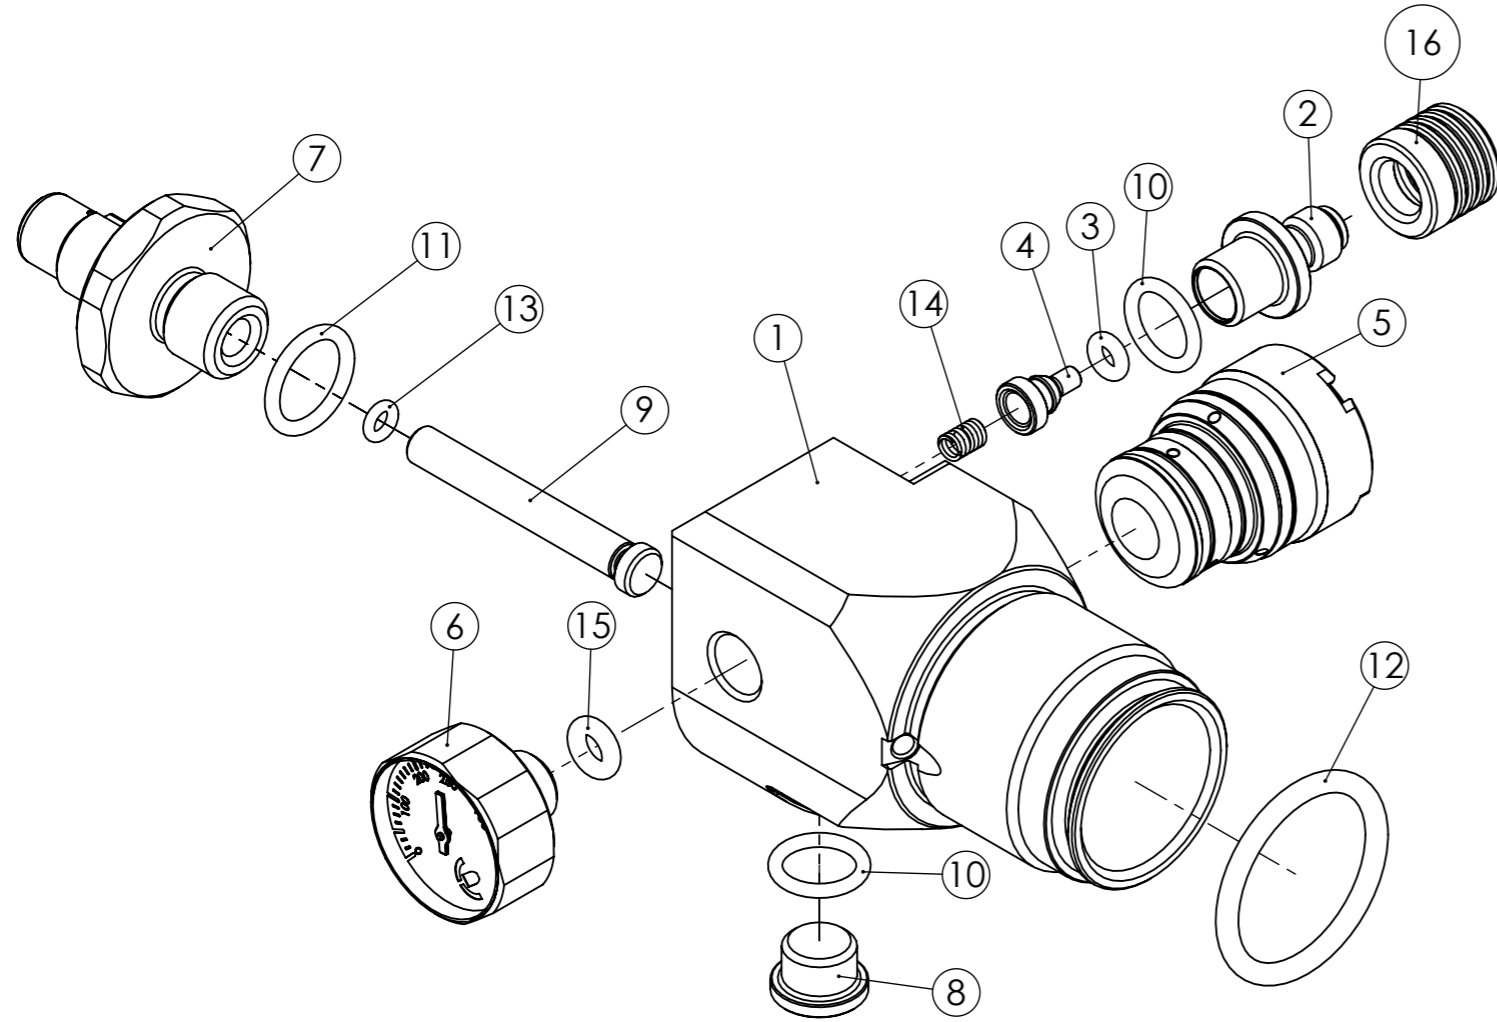

1 2 3 4 5 6 7 8

A

A

B

B

C

C

D

D

PART NUMBER	DESCRIPTION	ITEM CODE	QUANTITY
1	Adapter for Carbon Fiber Bottle	EPV_02S_06D	1
2	Quick connector	EPV_02S_13D	1
3	O-ring 3x2 NBR 90	272002	1
4	Quick connector part 2	EPV_02S_14D	1
5	REGULATOR	EPO01-003	1
6	Pressure gauge	EPV_02S_20D	1
7	Bottle connector	13S_03D	1
8	CAP M10x1	13S_08D	1
9	Pin of bottle adapter	13S_11D	1
10	O-ring 9,8x1,9 NBR 70	273624	2
11	O-ring 12x2 NBR 70	246443	1
12	O-ring 25x3,15 NBR 70	275785	1
13	O-ring 3x1,5 NBR 90	272001	1
14	Spring0,5x4x7,3x6,25	05473625	1
15	X-ring 3,63x2,62 NBR70	270324	1
16	Dust Cover	EPV02-002	1

EPIC
Bottle adapter

1 2 3 4 5 6 7 8